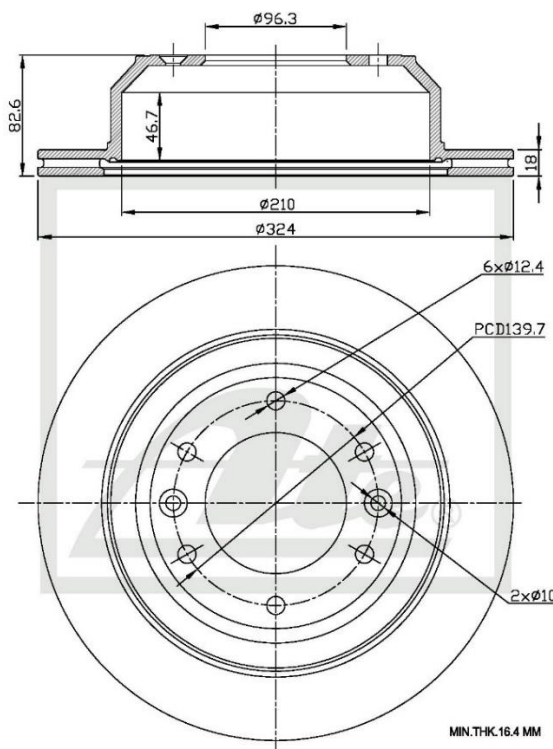

118.1083

NEW PART NUMBER

Drawing

Details of New Part

Brake Disc – Rear

Product Dimensions

Diameter – 324mm

Thickness - 18mm

Height – 82.6mm

PCD – 139.7mm

Spigot – 96.34mm

Package Dimensions

Weight – 8000g

L – 324.60mm

W – 301.32mm

H – 52.08mm

Barcode

118.1083

Vehicle Applications

HYUNDAI H-1 Cargo (TQ) 2.4i 2008-; HYUNDAI H-1 Cargo (TQ) 2.5 CRDi 2008-; HYUNDAI H-1 Travel (TQ) 2.4i 2008-; HYUNDAI H-1 Travel (TQ) 2.5 CRDi 2015-; HYUNDAI H-1 Travel (TQ) 2.5 CRDi 2008-; HYUNDAI H-1 Travel (TQ) 2.5 CRD i 2011-.